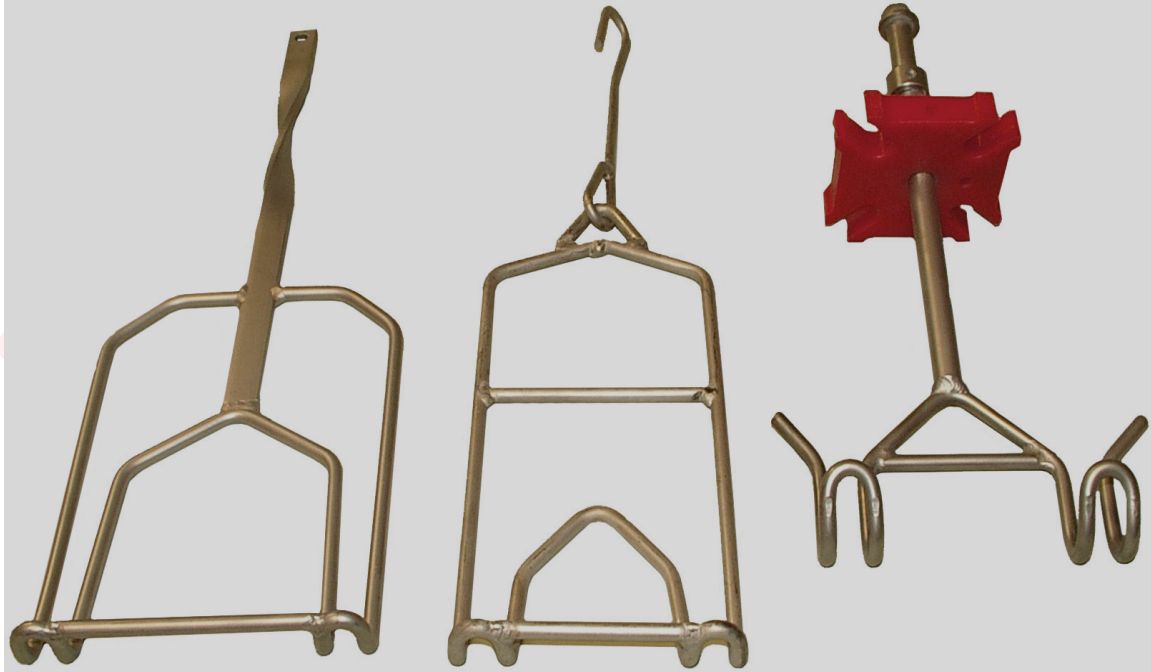

# SHACKLES

- DS 004S LONG SHAFT DAPEC CUT UP
- DS 005S SHORT SHAFT DAPEC CUT UP
- DS 098S CLOSED LEG QUARTER SHACKLE
- DS 099S OPEN LEG QUARTER SHACKLE
- DS 100S SIZING MEYN TYPE
- DS 101S 5/8" PICKING SHACKLE
- DS 102S 1/2" PICKING SHACKLE
- DS 103S FOOD CRAFT HALVING SHACKLE
- DS 201S EVIS 3/8" POST 5/16" BODY
- DS 202S EVIS 1/2" POST 3/8" BODY
- DS 203S EVIS 1/2" POST 5/16" BODY
- DS 305S CHICK WAY SHACKLE
- DS 307S MEYN MEASTRO 5/16" DROP ROD
- DS 308S MEYN MEASTRO 1/4" DROP ROD
- DS 550S E PIECE PICKING TIES