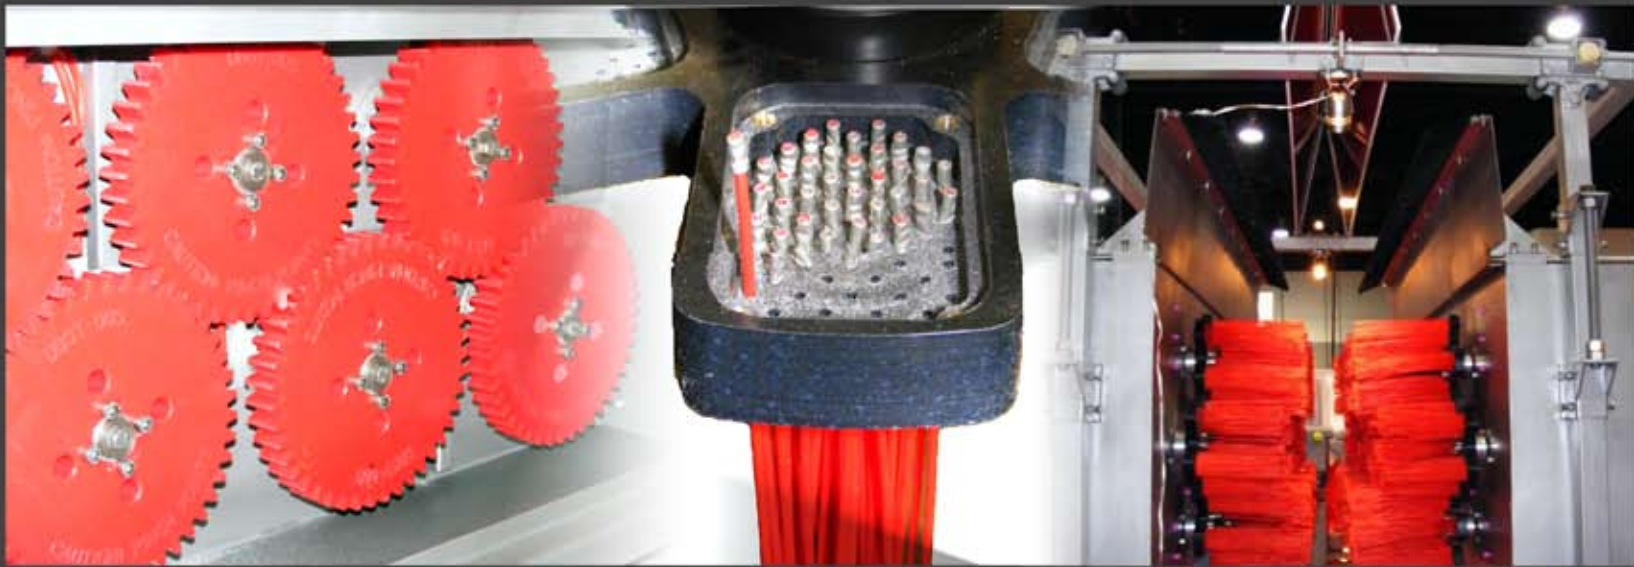

Tornado

US Pat. No. 7575509

davispoultryeq.com

1-706-531-0083

"The Total Solution from Cornish To Turkey" Scrubbing What Others Can't!

The Davis Tornado can be used for a pre-scald brush or in evisceration. The brushes do not turn fast like a picker. You can replace individual bristles. See your scalding waters and organic matter drop, See your bacteria levels drop, used in conjunction with antimicrobial agents you will be one happy camper. The gear driven counter rotating bristles scrub up and down on the same side so you get awesome cleaning. Low maintenance over a year for your bottom line.

- Patented system.
- Multiple sprays ensure complete washing of critical areas.
- Adjustable, can move in, out, up, and down.
- Disc configuration allows up and down rotation on each bank to ensure proper cleaning in hard to reach areas.
- Drive system is simple, no belts to change.
- Bactericidal rinse compatible.
- Scrubbing what others can't.